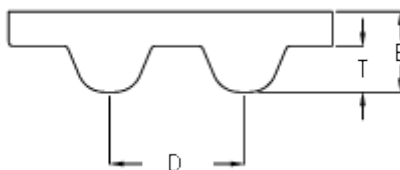

# Data Sheet

Article number: 602932750438

Description: Gates timing belt POWERGRIP®  
GTX 1880 8MX 65

## Measures

---

D (Pitch)	= 8
Height B mm	= 5.6
Height T mm	= 3.4
Length	= 1880
Number of teeth	= 235
Type	= 1880 8MX 65
Width	= 65